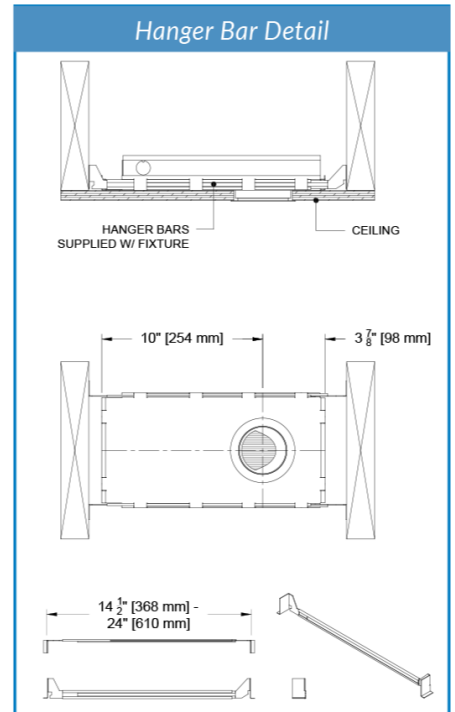

Ceiling Cutouts and Dimensions

Round Flangeless Housing / **Panel Mount (Z/ASPM)**
CR3WW-RF-Z-ASPM-

Round Flangeless Housing / **Plaster Mount (Z/ASP)**
CR3WW-RF-Z-ASP-

Round Flanged Housing / **Universal Mount (F/ASU)**
CR3WW-RF-F-ASU-