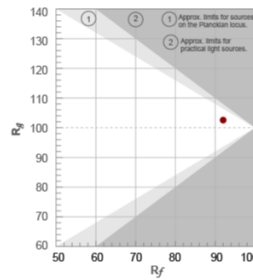

Color Data

All data is based from goniometer measurements of production representative product. All values can vary +/- 10% from LED manufacturer rated data range.

Citizen CoB C10, C14

- <3 MacAdam Ellipse (<3 SDCM)

AmbientDim™ A8, A12

- <3 MacAdam Ellipse (<3 SDCM)

3000 CCT Full Output

1850 CCT 5% Output