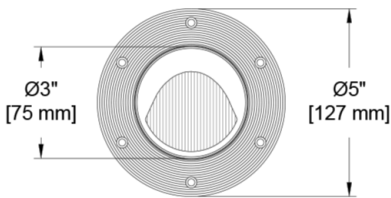

Available in Wood Trims

PROJECT:

TYPE:

SPECIFIER:

DATE:

Key Points (CR3WW-RF)

Trim

- Flange or Flangeless
- Supertex spread lens, hinged for source and driver service
- Flangeless includes plaster flange
- 14 color options + custom RAL or wood available
- One-piece die cast aluminum or machined wood trim