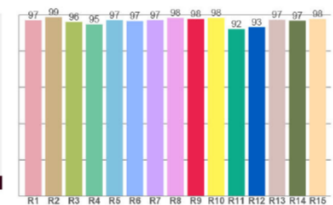

Source / Optics

- Lifetime: L87B3>55,000 hours at 40°C ambient
- 2400K, 2700K, 3000K, 3500K, 4000K Ambient Dim, RGBW & Tunable White options
- 90 CRI, 60+ R9 Standard- 95 CRI 90+R9 Optional
- <2 MacAdam Steps (<2SDCM) for fixed white
- Up to 914 delivered lumens (Based on 3000K CCT @ 90+ CRI)
- Uniform light from floor to ceiling. Achieves a 3.7:1 ratio on a 10' ceiling at 2.0' setback with a 1:1 on center spacing

Color Data

All data is based from goniometer measurements of production representative product. All values can vary +/- 10% from LED manufacturer rated data range.

Citizen CoB C10, C14

- <3 MacAdam Ellipse (<3 SDCM)

Spectra

Color distortion

AmbientDim™ A8, A12

- <3 MacAdam Ellipse (<3 SDCM)

3000 CCT Full Output

Spectra

CRI: 96.9 (R1-R8)

1850 CCT 5% Output

Spectra

CRI: 92.6 (R1-R8)