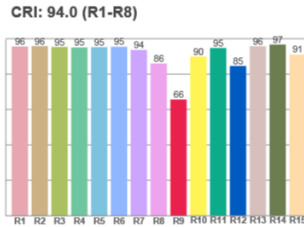

Source / Optics

- Lifetime: L87B3>55,000 hours at 40°C ambient
- 2400K, 2700K, 3000K, 3500K, 4000K Ambient Dim, RGBW & Tunable White options
- 90 CRI, 60+ R9 Standard- 95 CRI 90+R9 Optional
- <2 MacAdam Steps (<2SDCM) for fixed white
- Up to 914 delivered lumens (Based on 3000K CCT @ 90+ CRI)
- Uniform light from floor to ceiling. Achieves a 3.7:1 ratio on a 10' ceiling at 2.0' setback with a 1:1 on center spacing

Color Data

All data is based from goniometer measurements of production representative product. All values can vary +/- 10% from LED manufacturer rated data range.

Citizen CoB C10, C14

- <3 MacAdam Ellipse (<3 SDCM)