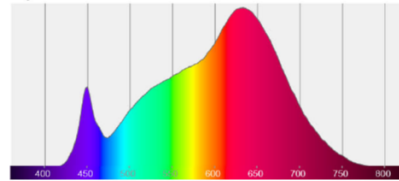

Source / Optics

- Lifetime: L87B3>55,000 hours at 40°C ambient
- 2400K, 2700K, 3000K, 3500K, 4000K Ambient Dim, RGBW & Tunable White options
- 90 CRI, 60+ R9 Standard- 95 CRI 90+R9 Optional
- <2 MacAdam Steps (<2SDCM) for fixed white
- Up to 914 delivered lumens (Based on 3000K CCT @ 90+ CRI)
- Uniform light from floor to ceiling. Achieves a 3.7:1 ratio on a 10' ceiling at 2.0' setback with a 1:1 on center spacing

Color Data

All data is based from goniometer measurements of production representative product. All values can vary +/- 10% from LED manufacturer rated data range.

Citizen CoB C10, C14

- <3 MacAdam Ellipse (<3 SDCM)

Spectra

Color distortion

AmbientDim™ A8, A12

- <3 MacAdam Ellipse (<3 SDCM)

3000 CCT Full Output

Spectra

CRI: 96.9 (R1-R8)

1850 CCT 5% Output

Spectra

CRI: 92.6 (R1-R8)