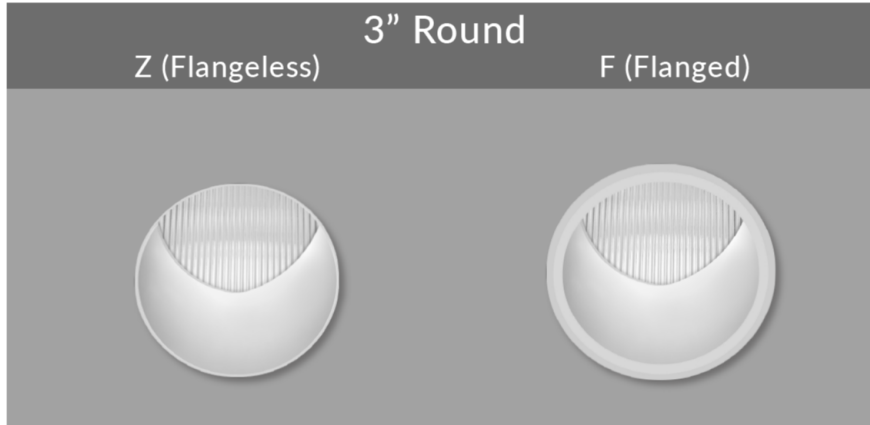

The Core Family

The Core family line offers a rich diversity of technical and aesthetic options. Our 3" round wall wash offers 14+ finishes & custom wood choices. A wide range of source/optic selections, 3 ranges of Ambient Dim™ (Warm Dim), and a plethora of driver/control options including TruPhase™ (phase dimming down to 0.1%). Our Core product family is created on platform allowing for a high degree of modification.

Available in Wood Trims

PROJECT:

TYPE:

SPECIFIER:

DATE:

Key Points (CR3WW-RF)

Trim

- Flange or Flangeless
- Supertex spread lens, hinged for source and driver service
- Flangeless includes plaster flange
- 14 color options + custom RAL or wood available
- One-piece die cast aluminum or machined wood trim

Source / Optics

- Lifetime: L87B3>55,000 hours at 40°C ambient
- 2400K, 2700K, 3000K, 3500K, 4000K Ambient Dim, RGBW & Tunable White options
- 90 CRI, 60+ R9 Standard- 95 CRI 90+R9 Optional
- <2 MacAdam Steps (<2SDCM) for fixed white
- Up to 914 delivered lumens (Based on 3000K CCT @ 90+ CRI)
- Uniform light from floor to ceiling. Achieves a 3.7:1 ratio on a 10' ceiling at 2.0' setback with a 1:1 on center spacing