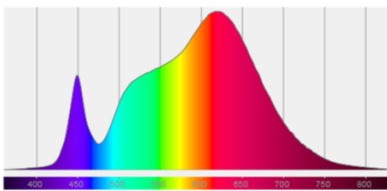

Color Data

All data is based from goniometer measurements of production representative product. All values can vary +/- 10% from LED manufacturer rated data range.

Citizen CoB C10, C14

- <3 MacAdam Ellipse (<3 SDCM)

AmbientDim™ A8, A12

- <3 MacAdam Ellipse (<3 SDCM)

3000 CCT Full Output

1850 CCT 5% Output