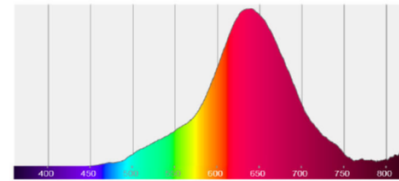

Source / Optics

- Lifetime: L87B3>55,000 hours at 40°C ambient
- 2400K, 2700K, 3000K, 3500K, 4000K Ambient Dim, RGBW & Tunable White options
- 90 CRI, 60+ R9 Standard- 95 CRI 90+R9 Optional
- <2 MacAdam Steps (<2SDCM) for fixed white
- Up to 914 delivered lumens (Based on 3000K CCT @ 90+ CRI)
- Uniform light from floor to ceiling. Achieves a 3.7:1 ratio on a 10' ceiling at 2.0' setback with a 1:1 on center spacing

Color Data

All data is based from goniometer measurements of production representative product. All values can vary +/- 10% from LED manufacturer rated data range.

Citizen CoB C10, C14

- <3 MacAdam Ellipse (<3 SDCM)

Spectra

Color distortion

AmbientDim™ A8, A12

- <3 MacAdam Ellipse (<3 SDCM)

3000 CCT Full Output

Spectra

CRI: 96.9 (R1-R8)

1850 CCT 5% Output

Spectra

CRI: 92.6 (R1-R8)