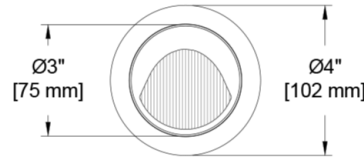

The Core Family

The Core family line offers a rich diversity of technical and aesthetic options. Our 3" round wall wash offers 14+ finishes & custom wood choices. A wide range of source/optic selections, 3 ranges of Ambient Dim™ (Warm Dim), and a plethora of driver/control options including TruPhase™ (phase dimming down to 0.1%). Our Core product family is created on platform allowing for a high degree of modification.

Available in Wood Trims

PROJECT:

TYPE:

SPECIFIER:

DATE:

Key Points (CR3WW-RF)

Trim

- Flange or Flangeless
- Supertex spread lens, hinged for source and driver service
- Flangeless includes plaster flange
- 14 color options + custom RAL or wood available
- One-piece die cast aluminum or machined wood trim

Source / Optics

- Lifetime: L87B3>55,000 hours at 40°C ambient
- 2400K, 2700K, 3000K, 3500K, 4000K Ambient Dim, RGBW & Tunable White options
- 90 CRI, 60+ R9 Standard- 95 CRI 90+R9 Optional
- <2 MacAdam Steps (<2SDCM) for fixed white
- Up to 914 delivered lumens (Based on 3000K CCT @ 90+ CRI)
- Uniform light from floor to ceiling. Achieves a 3.7:1 ratio on a 10' ceiling at 2.0' setback with a 1:1 on center spacing

Housing

- Compliant to with Airtight Housing (C14 source only)
- Listed – Damp or wet with shower trim
- Approved for 8 (4-in / 4-out) #12 AWG conductors rated for 90°C through wiring
- IC Rated / Airtight Housing approved for use in direct contact with insulation – Chicago Plenum Available
- Heavy gauge steel for new construction or remodel

Driver

- TruPhase™ - Dimming down to 0.1% - 120V only
- TruPhase™, 0-10, DALI-2, DMX, Lutron or Casambi
- Flicker free to IEEE 1789-2015
- Prewired and integral to housing
- Universal 120-277v