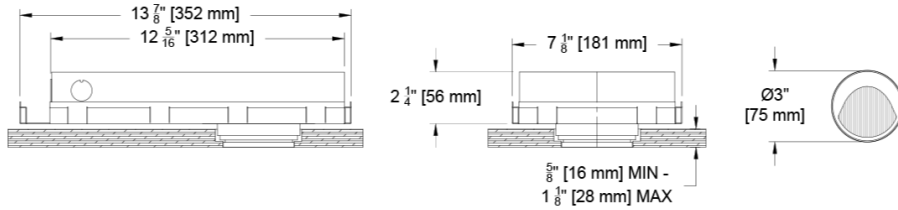

Ceiling Cutouts and Dimensions

Round Flangeless Housing / **Panel Mount (Z/ASPM)**
CR3WW-RF-Z-ASPM-

Round Flangeless Housing / **Plaster Mount (Z/ASP)**
CR3WW-RF-Z-ASP-