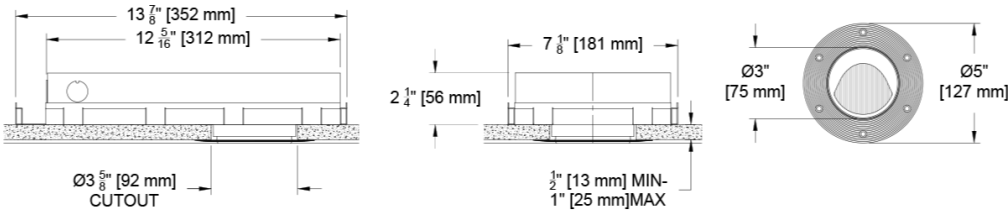

Housing

- Compliant to with Airtight Housing (C14 source only)
- Listed – Damp or wet with shower trim
- Approved for 8 (4-in / 4-out) #12 AWG conductors rated for 90°C through wiring
- IC Rated / Airtight Housing approved for use in direct contact with insulation – Chicago Plenum Available
- Heavy gauge steel for new construction or remodel

Ceiling Cutouts and Dimensions

Round Flangeless Housing / **Panel Mount (Z/ASPM)**
CR3WW-RF-Z-ASPM-

Round Flangeless Housing / **Plaster Mount (Z/ASP)**
CR3WW-RF-Z-ASP-

Round Flanged Housing / **Universal Mount (F/ASU)**
CR3WW-RF-F-ASU-