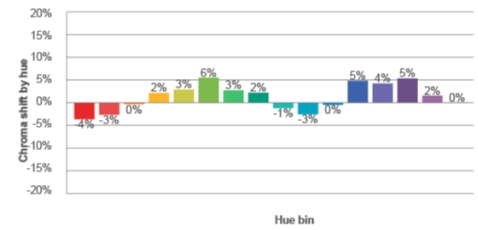

Color Data

All data is based from goniometer measurements of production representative product. All values can vary +/- 10% from LED manufacturer rated data range.

Citizen CoB C10, C14

- <3 MacAdam Ellipse (<3 SDCM)

AmbientDim™ A8, A12

- <3 MacAdam Ellipse (<3 SDCM)

3000 CCT Full Output

1850 CCT 5% Output