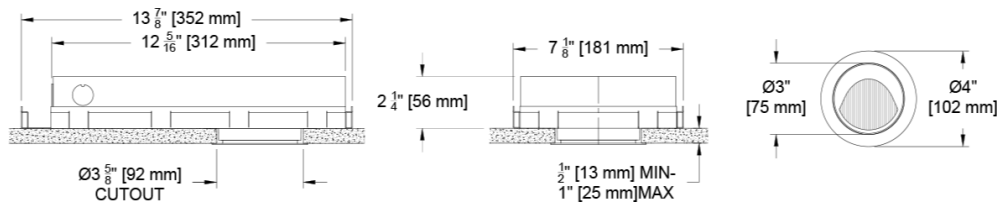

Ceiling Cutouts and Dimensions

Round Flangeless Housing / **Panel Mount (Z/ASPM)**
CR3WW-RF-Z-ASPM-

Round Flangeless Housing / **Plaster Mount (Z/ASP)**
CR3WW-RF-Z-ASP-

Round Flanged Housing / **Universal Mount (F/ASU)**
CR3WW-RF-F-ASU-