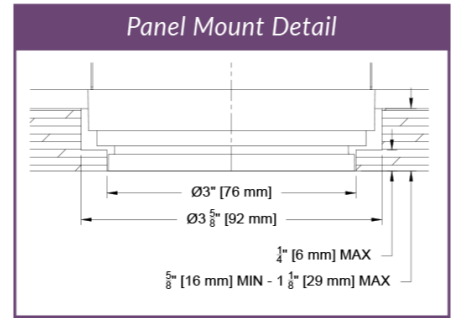

Ceiling Cutouts and Dimensions

Round Flangeless Housing / **Panel Mount (Z/ASPM)**
CR3WW-RF-Z-ASPM-

Round Flangeless Housing / **Plaster Mount (Z/ASP)**
CR3WW-RF-Z-ASP-