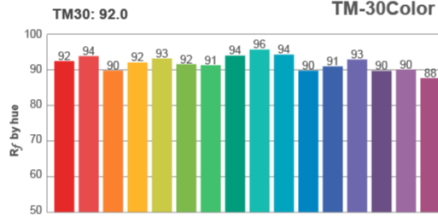

Source / Optics

- Lifetime: L87B3>55,000 hours at 40°C ambient
- 2400K, 2700K, 3000K, 3500K, 4000K Ambient Dim, RGBW & Tunable White options
- 90 CRI, 60+ R9 Standard- 95 CRI 90+R9 Optional
- <2 MacAdam Steps (<2SDCM) for fixed white
- Up to 914 delivered lumens (Based on 3000K CCT @ 90+ CRI)
- Uniform light from floor to ceiling. Achieves a 3.7:1 ratio on a 10' ceiling at 2.0' setback with a 1:1 on center spacing

Color Data

All data is based from goniometer measurements of production representative product. All values can vary +/- 10% from LED manufacturer rated data range.

Citizen CoB C10, C14

- <3 MacAdam Ellipse (<3 SDCM)